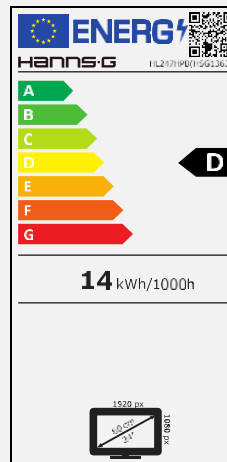

Display Size	59,94 cm / 23.6" Diagonal
Panel Type	TFT – LED Backlight
Aspect Ratio	16:9
Resolution (H x V)	1920 x 1080 Full HD
Brightness	250cd/m²
Contrast (Typ.)	1.000:1 (Typical)
Contrast (Active)	10.000.000:1 (Active)
Viewing Angle L/R; U/D	170° H / 160° V (CR > 10); 178° H / 170° V (CR > 5)
Response Time	5 msec (typ)
Pixel Pitch	0,271 (H) x 0,271 (V) mm
Panel Surface	Anti-Glare
Display Colors	16.7M Colors
Horizontal Frequency	31 ~ 83 kHz
Vertical Frequency	56 ~ 75 Hz
Max Display Frequency	1920 x 1080 @ 60Hz
Input 1	D-Sub (VGA)
Input 2	DVI-D
Input 3	HDMI
Speakers	Yes, 1,5W x 2; Earphone Audio Out
Power Consumption	On: 14W; Stand-by: 0,3W; Off: 0,3W
AC Power Range	AC 100 ~ 240 Volt; 50 ~ 65 Hz
Product Dimensions	554,5 x 185,1 x 411,5 mm (W x D x H)
Packing Dimensions	628 x 115 x 404 mm (W x D x H)
Net / Gross Weight	4,1 Kgs / 5,2 Kgs (±0,3KG)
Bezel & Color Plan	Black Texture: Front Bezel, Rear cover, Arm, Base

VESA Mounting	100 x 100 mm
Monitor Stand	Regular Stand
Tilt / Kensington Lock	-5° ~ 20° / Yes
Pivot / Swivel	No / No
Controls	Power, Input / Enter, Bri (+), Vol (-), Menu
Color	Warm, Nature, Cool, User Mode
Preset Mode	PC, Movie, Game, Eco Modes
On Screen Display	12 OSD Languages
Flicker Free	Yes
Accessory	Power Cable (1,5m); HDMI Cable (1,5m); Warranty Card; Quick Start Guide

Supplier's Name	HANNspree
Model Name	HL247HPB
Energy efficiency class for standard Dynamic Range (SDR)	D
Annual Energy Power Consumption (kWh/1000h)	14 kWh/1000h
On mode power demand for Standard Dynamic Range (SDR)	14 W
Off mode power demand (W)	0,3 W
Standby mode power demand (W)	0,3 W
Screen Diagonal (cm / inches)	60cm / 23.6"
Resolution	1920 x 1080

PART. NO.:
HL 247 HPB