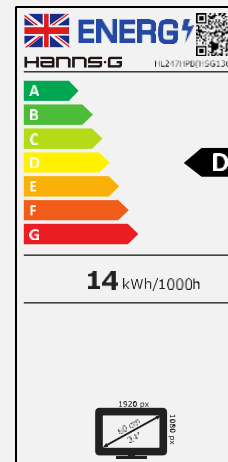

Display Size	59,94 cm / 23.6" Diagonal
Panel Type	TFT – LED Backlight
Aspect Ratio	16:9
Resolution (H x V)	1920 x 1080 Full HD
Brightness	250cd/m²
Contrast (Typ.)	1.000:1 (Typical)
Contrast (Active)	10.000.000:1 (Active)
Viewing Angle L/R; U/D	170° H / 160° V (CR > 10); 178° H / 170° V (CR > 5)
Response Time	5 msec (typ)
Pixel Pitch	0,271 (H) x 0,271 (V) mm
Panel Surface	Anti-Glare
Display Colors	16.7M Colors
Horizontal Frequency	31 ~ 83 kHz
Vertical Frequency	56 ~ 75 Hz
Max Display Frequency	1920 x 1080 @ 60Hz
Input 1	D-Sub (VGA)
Input 2	DVI-D
Input 3	HDMI
Speakers	Yes, 1,5W x 2; Earphone Audio Out
Power Consumption	On: 14W; Stand-by: 0,3W; Off: 0,3W
AC Power Range	AC 100 ~ 240 Volt; 50 ~ 65 Hz
Product Dimensions	554,5 x 185,1 x 411,5 mm (W x D x H)
Packing Dimensions	628 x 115 x 404 mm (W x D x H)
Net / Gross Weight	4,1 Kgs / 5,2 Kgs (±0,3KG)
Bezel & Color Plan	Black Texture: Front Bezel, Rear cover, Arm, Base

VESA Mounting	100 x 100 mm
Monitor Stand	Regular Stand
Tilt / Kensington Lock	-5° ~ 20° / Yes
Pivot / Swivel	No / No
Controls	Power, Input / Enter, Bri (+), Vol (-), Menu
Color	Warm, Nature, Cool, User Mode
Preset Mode	PC, Movie, Game, Eco Modes
On Screen Display	12 OSD Languages
Flicker Free	Yes
Accessory	Power Cable (1,5m); HDMI Cable (1,5m); Warranty Card; Quick Start Guide

Supplier's Name	HANNspree
Model Name	HL247HPB
Energy efficiency class for standard Dynamic Range (SDR)	D
Annual Energy Power Consumption (kWh/1000h)	14 kWh/1000h
On mode power demand for Standard Dynamic Range (SDR)	14 W
Off mode power demand (W)	0,3 W
Standby mode power demand (W)	0,3 W
Screen Diagonal (cm / inches)	60cm / 23.6"
Resolution	1920 x 1080

PART. NO.:
HL 247 HPB